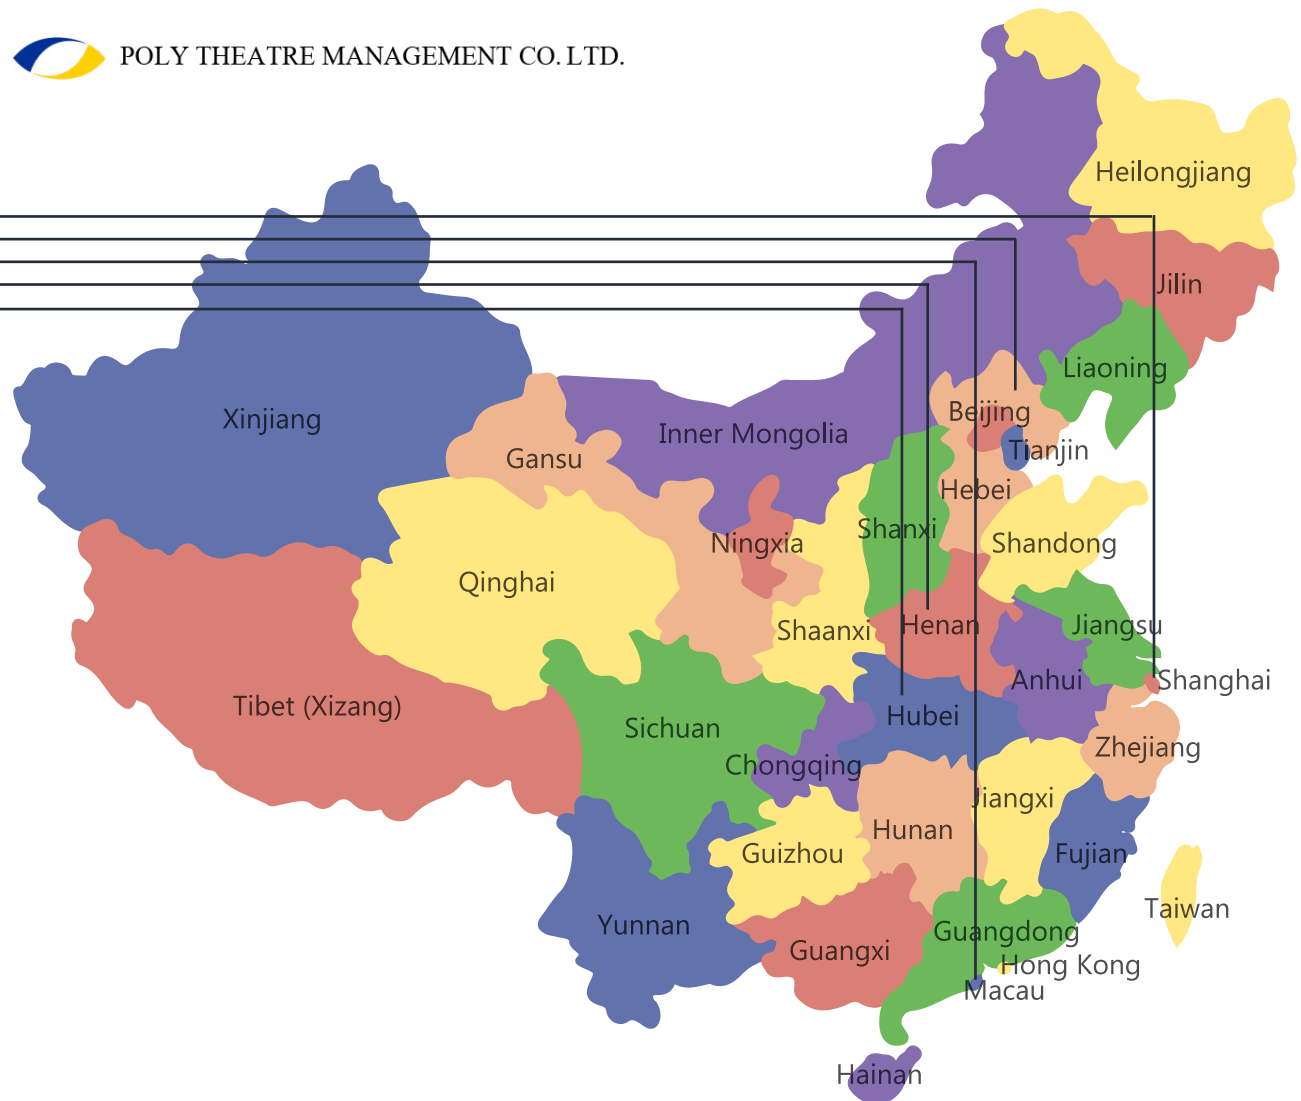

VISION & NEXT STEPS

FOLLOWING THE SUCCESS OF THIS FIRST TOUR, SISTERS GRIMM'S VISION IS:

To continue touring Inala to all other Poly venues, available from May 2020 onwards.

POLY THEATRE MANAGEMENT CO. LTD.

INALA